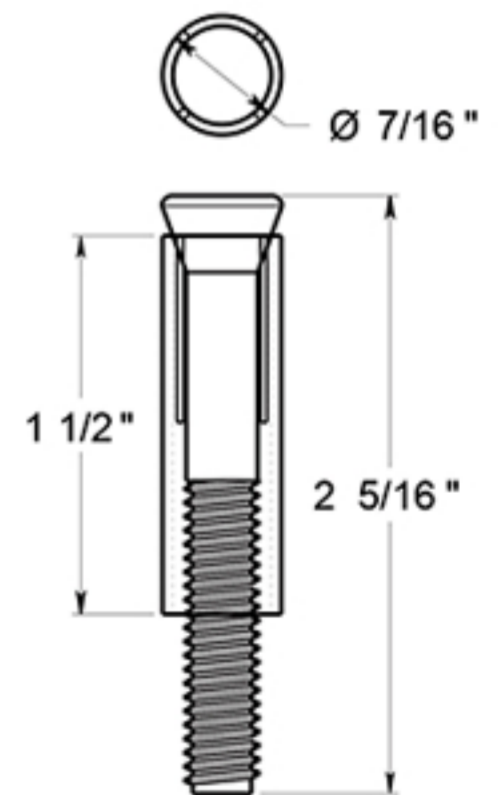

# U NEED HARDWARE

ITEM# GF278

2-3/4" Gooseneck style Floor-mount Door Stop, SOLID BRASS

## CEMENT ANCHOR

THREAD: 22 x 1mm

DRAWING NOT TO SCALE

Note: U NEED HARDWARE Co. reserves the right to constantly improve its products and is not responsible for differences between the product in-hand and the specifications contained in this drawing. We do not recommend pre-drilling holes or pre-cutting woods or metals based on the drawing info. if the accuracy of the specifications has not been measured and re-confirmed by the installer having the actual product in-hand.