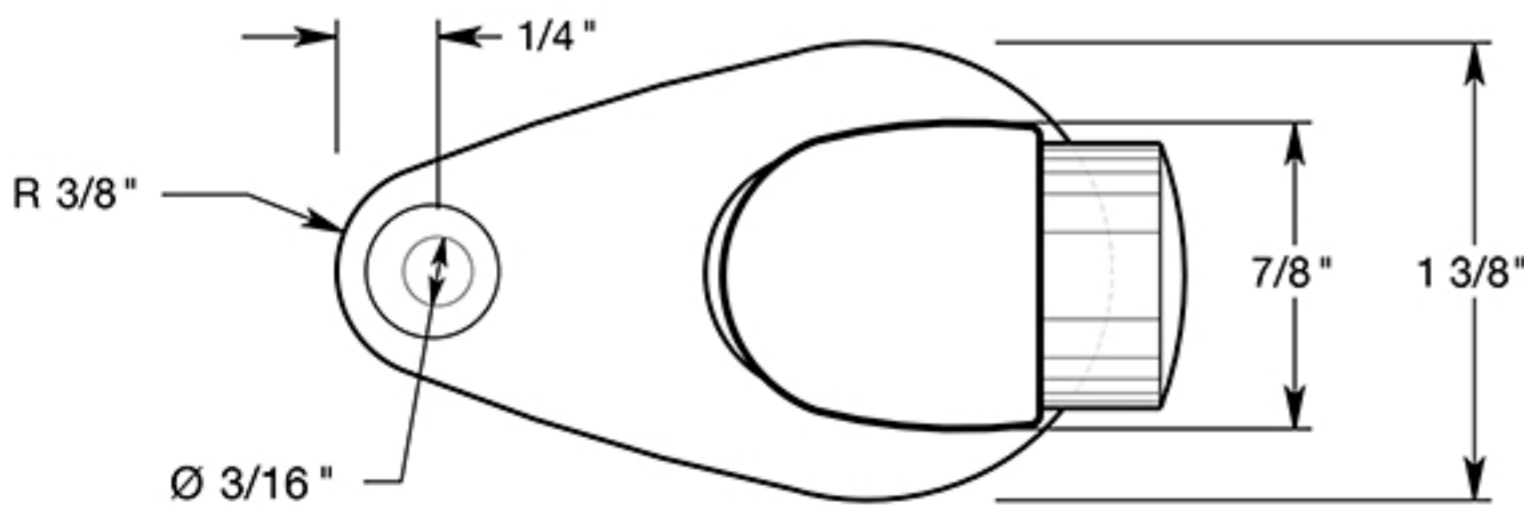

# U NEED HARDWARE

ITEM# GF278

2-3/4" Gooseneck style Floor-mount Door Stop, SOLID BRASS

## CEMENT ANCHOR

THREAD: 22 x 1mm

DRAWING NOT TO SCALE

Note: U NEED HARDWARE Co. reserves the right to constantly improve its products and is not responsible for differences between the product in-hand and the specifications contained in this drawing. We do not recommend pre-drilling holes or pre-cutting woods or metals based on the drawing info. if the accuracy of the specifications has not been measured and re-confirmed by the installer having the actual product in-hand.