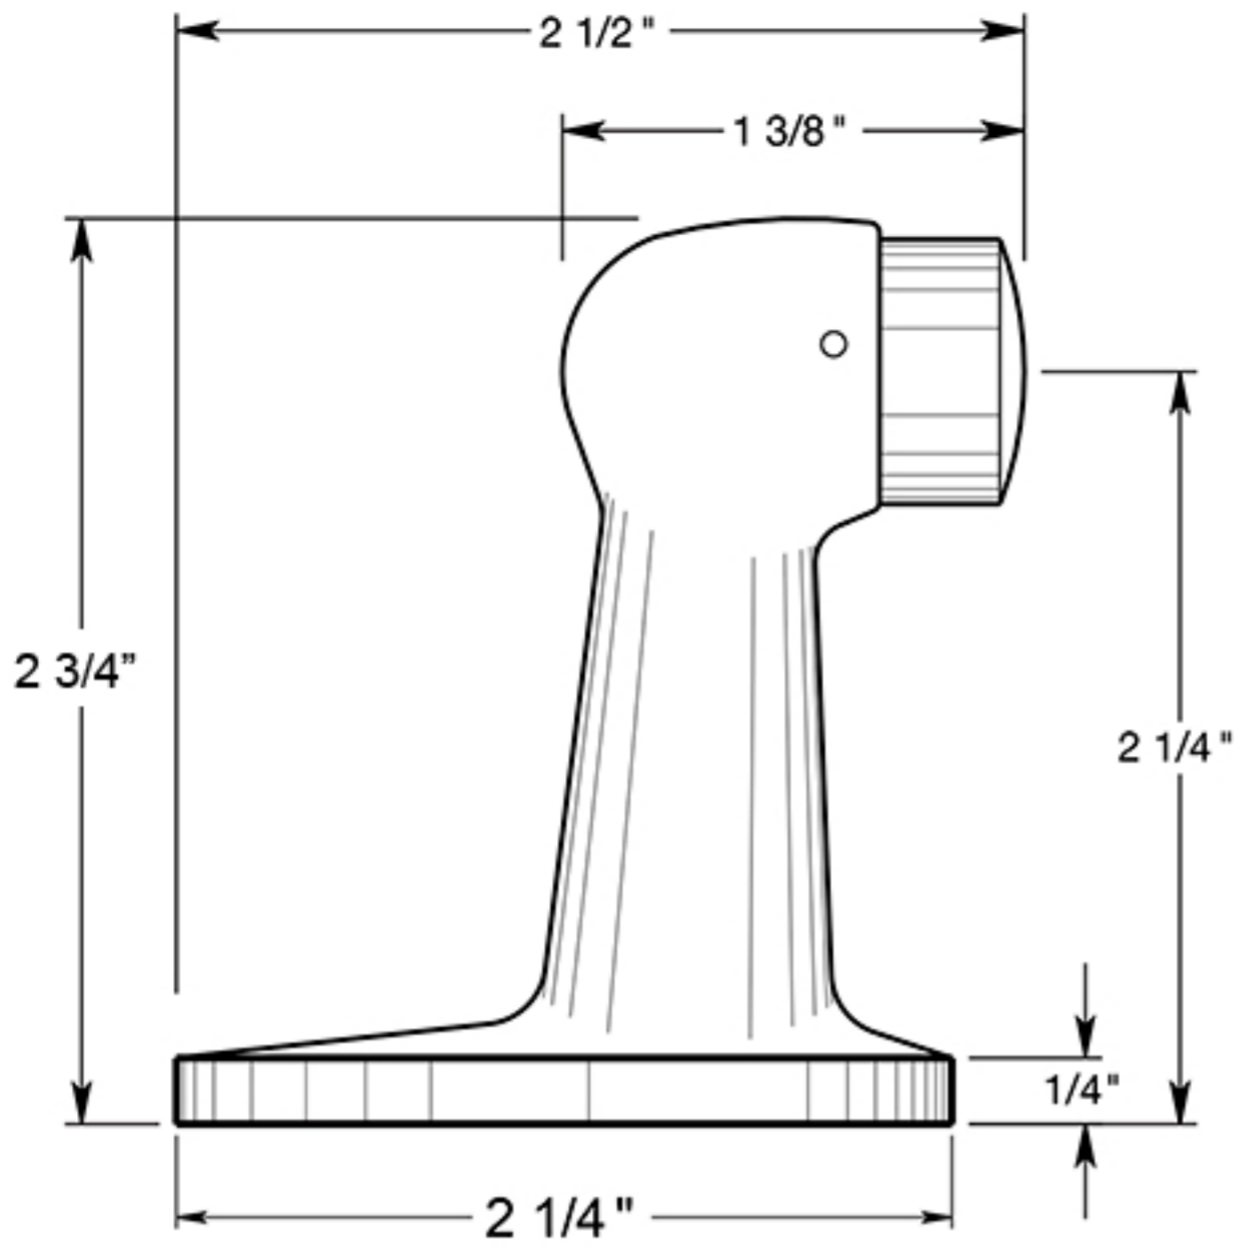

# U NEED HARDWARE

ITEM# GF278

2-3/4" Gooseneck style Floor-mount Door Stop, SOLID BRASS

## CEMENT ANCHOR

THREAD: 22 x 1mm

DRAWING NOT TO SCALE

Note: U NEED HARDWARE Co. reserves the right to constantly improve its products and is not responsible for differences between the product in-hand and the specifications contained in this drawing. We do not recommend pre-drilling holes or pre-cutting woods or metals based on the drawing info. if the accuracy of the specifications has not been measured and re-confirmed by the installer having the actual product in-hand.