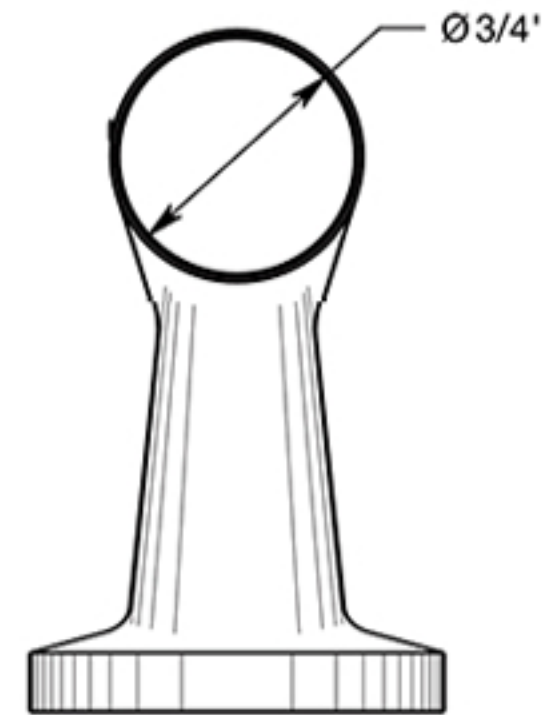

U NEED HARDWARE

ITEM# GF218

2-1/8" Gooseneck style Floor-mount Door Stop, SOLID BRASS

CEMENT ANCHOR

THREAD: 22 x 1mm

DRAWING NOT TO SCALE

Note: U NEED HARDWARE Co. reserves the right to constantly improve its products and is not responsible for differences between the product in-hand and the specifications contained in this drawing. We do not recommend pre-drilling holes or pre-cutting woods or metals based on the drawing info. if the accuracy of the specifications has not been measured and re-confirmed by the installer having the actual product in-hand.