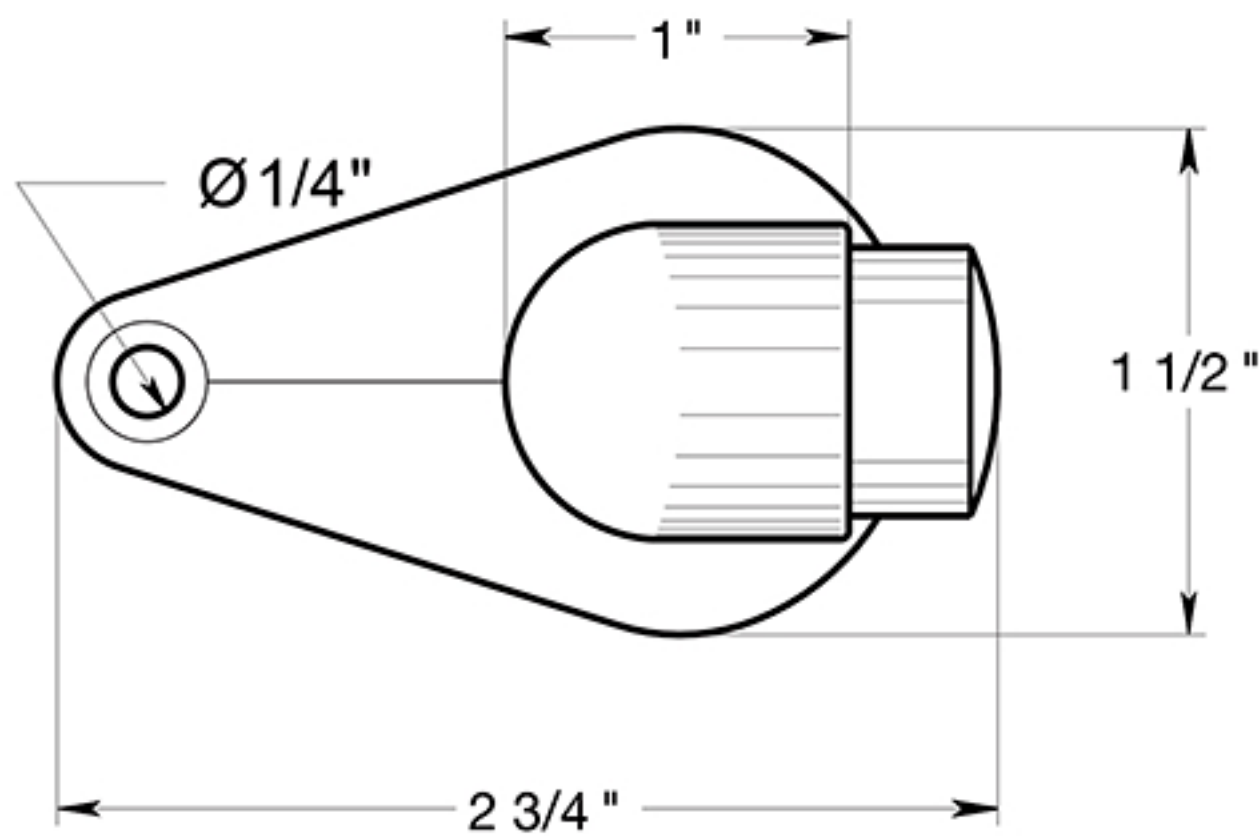

U NEED HARDWARE

ITEM# GF218

2-1/8" Gooseneck style Floor-mount Door Stop, SOLID BRASS

CEMENT ANCHOR

THREAD: 22 x 1mm

DRAWING NOT TO SCALE

Note: U NEED HARDWARE Co. reserves the right to constantly improve its products and is not responsible for differences between the product in-hand and the specifications contained in this drawing. We do not recommend pre-drilling holes or pre-cutting woods or metals based on the drawing info. if the accuracy of the specifications has not been measured and re-confirmed by the installer having the actual product in-hand.