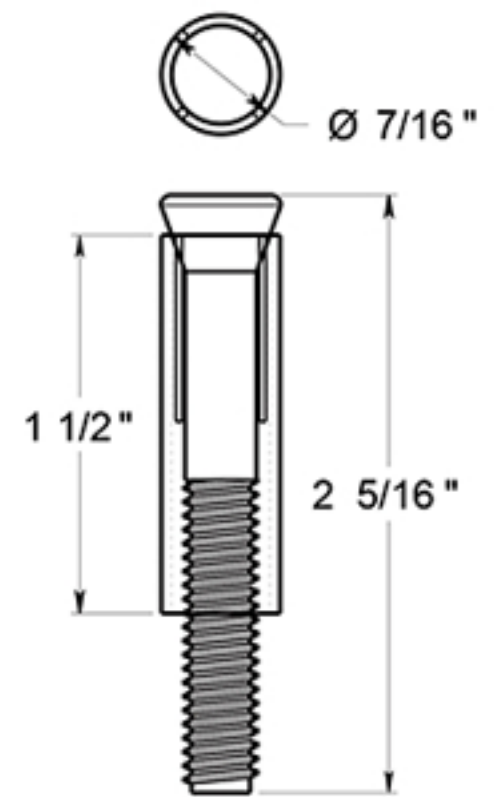

U NEED HARDWARE

ITEM# GF218

2-1/8" Gooseneck style Floor-mount Door Stop, SOLID BRASS

CEMENT ANCHOR

THREAD: 22 x 1mm

DRAWING NOT TO SCALE

Note: U NEED HARDWARE Co. reserves the right to constantly improve its products and is not responsible for differences between the product in-hand and the specifications contained in this drawing. We do not recommend pre-drilling holes or pre-cutting woods or metals based on the drawing info. if the accuracy of the specifications has not been measured and re-confirmed by the installer having the actual product in-hand.