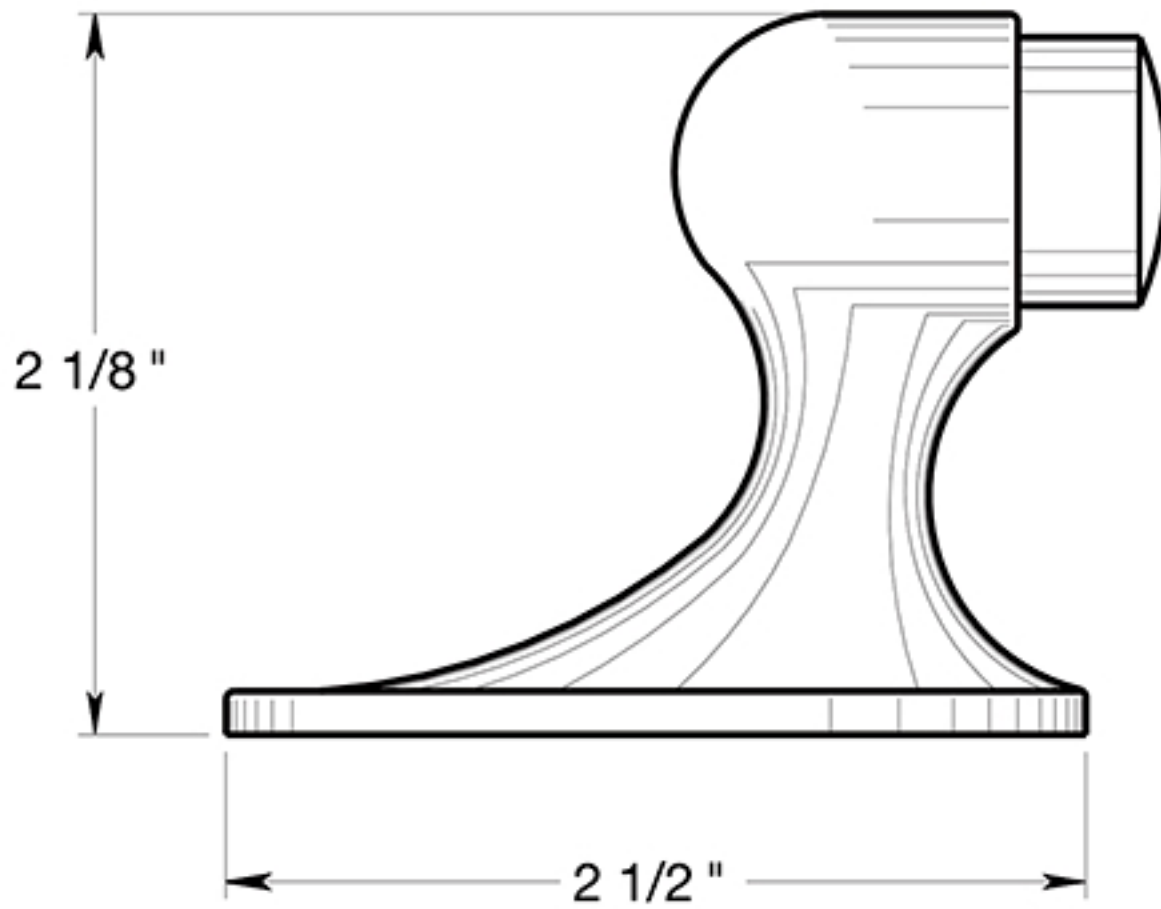

U NEED HARDWARE

ITEM# GF218

2-1/8" Gooseneck style Floor-mount Door Stop, SOLID BRASS

CEMENT ANCHOR

THREAD: 22 x 1mm

DRAWING NOT TO SCALE

Note: U NEED HARDWARE Co. reserves the right to constantly improve its products and is not responsible for differences between the product in-hand and the specifications contained in this drawing. We do not recommend pre-drilling holes or pre-cutting woods or metals based on the drawing info. if the accuracy of the specifications has not been measured and re-confirmed by the installer having the actual product in-hand.