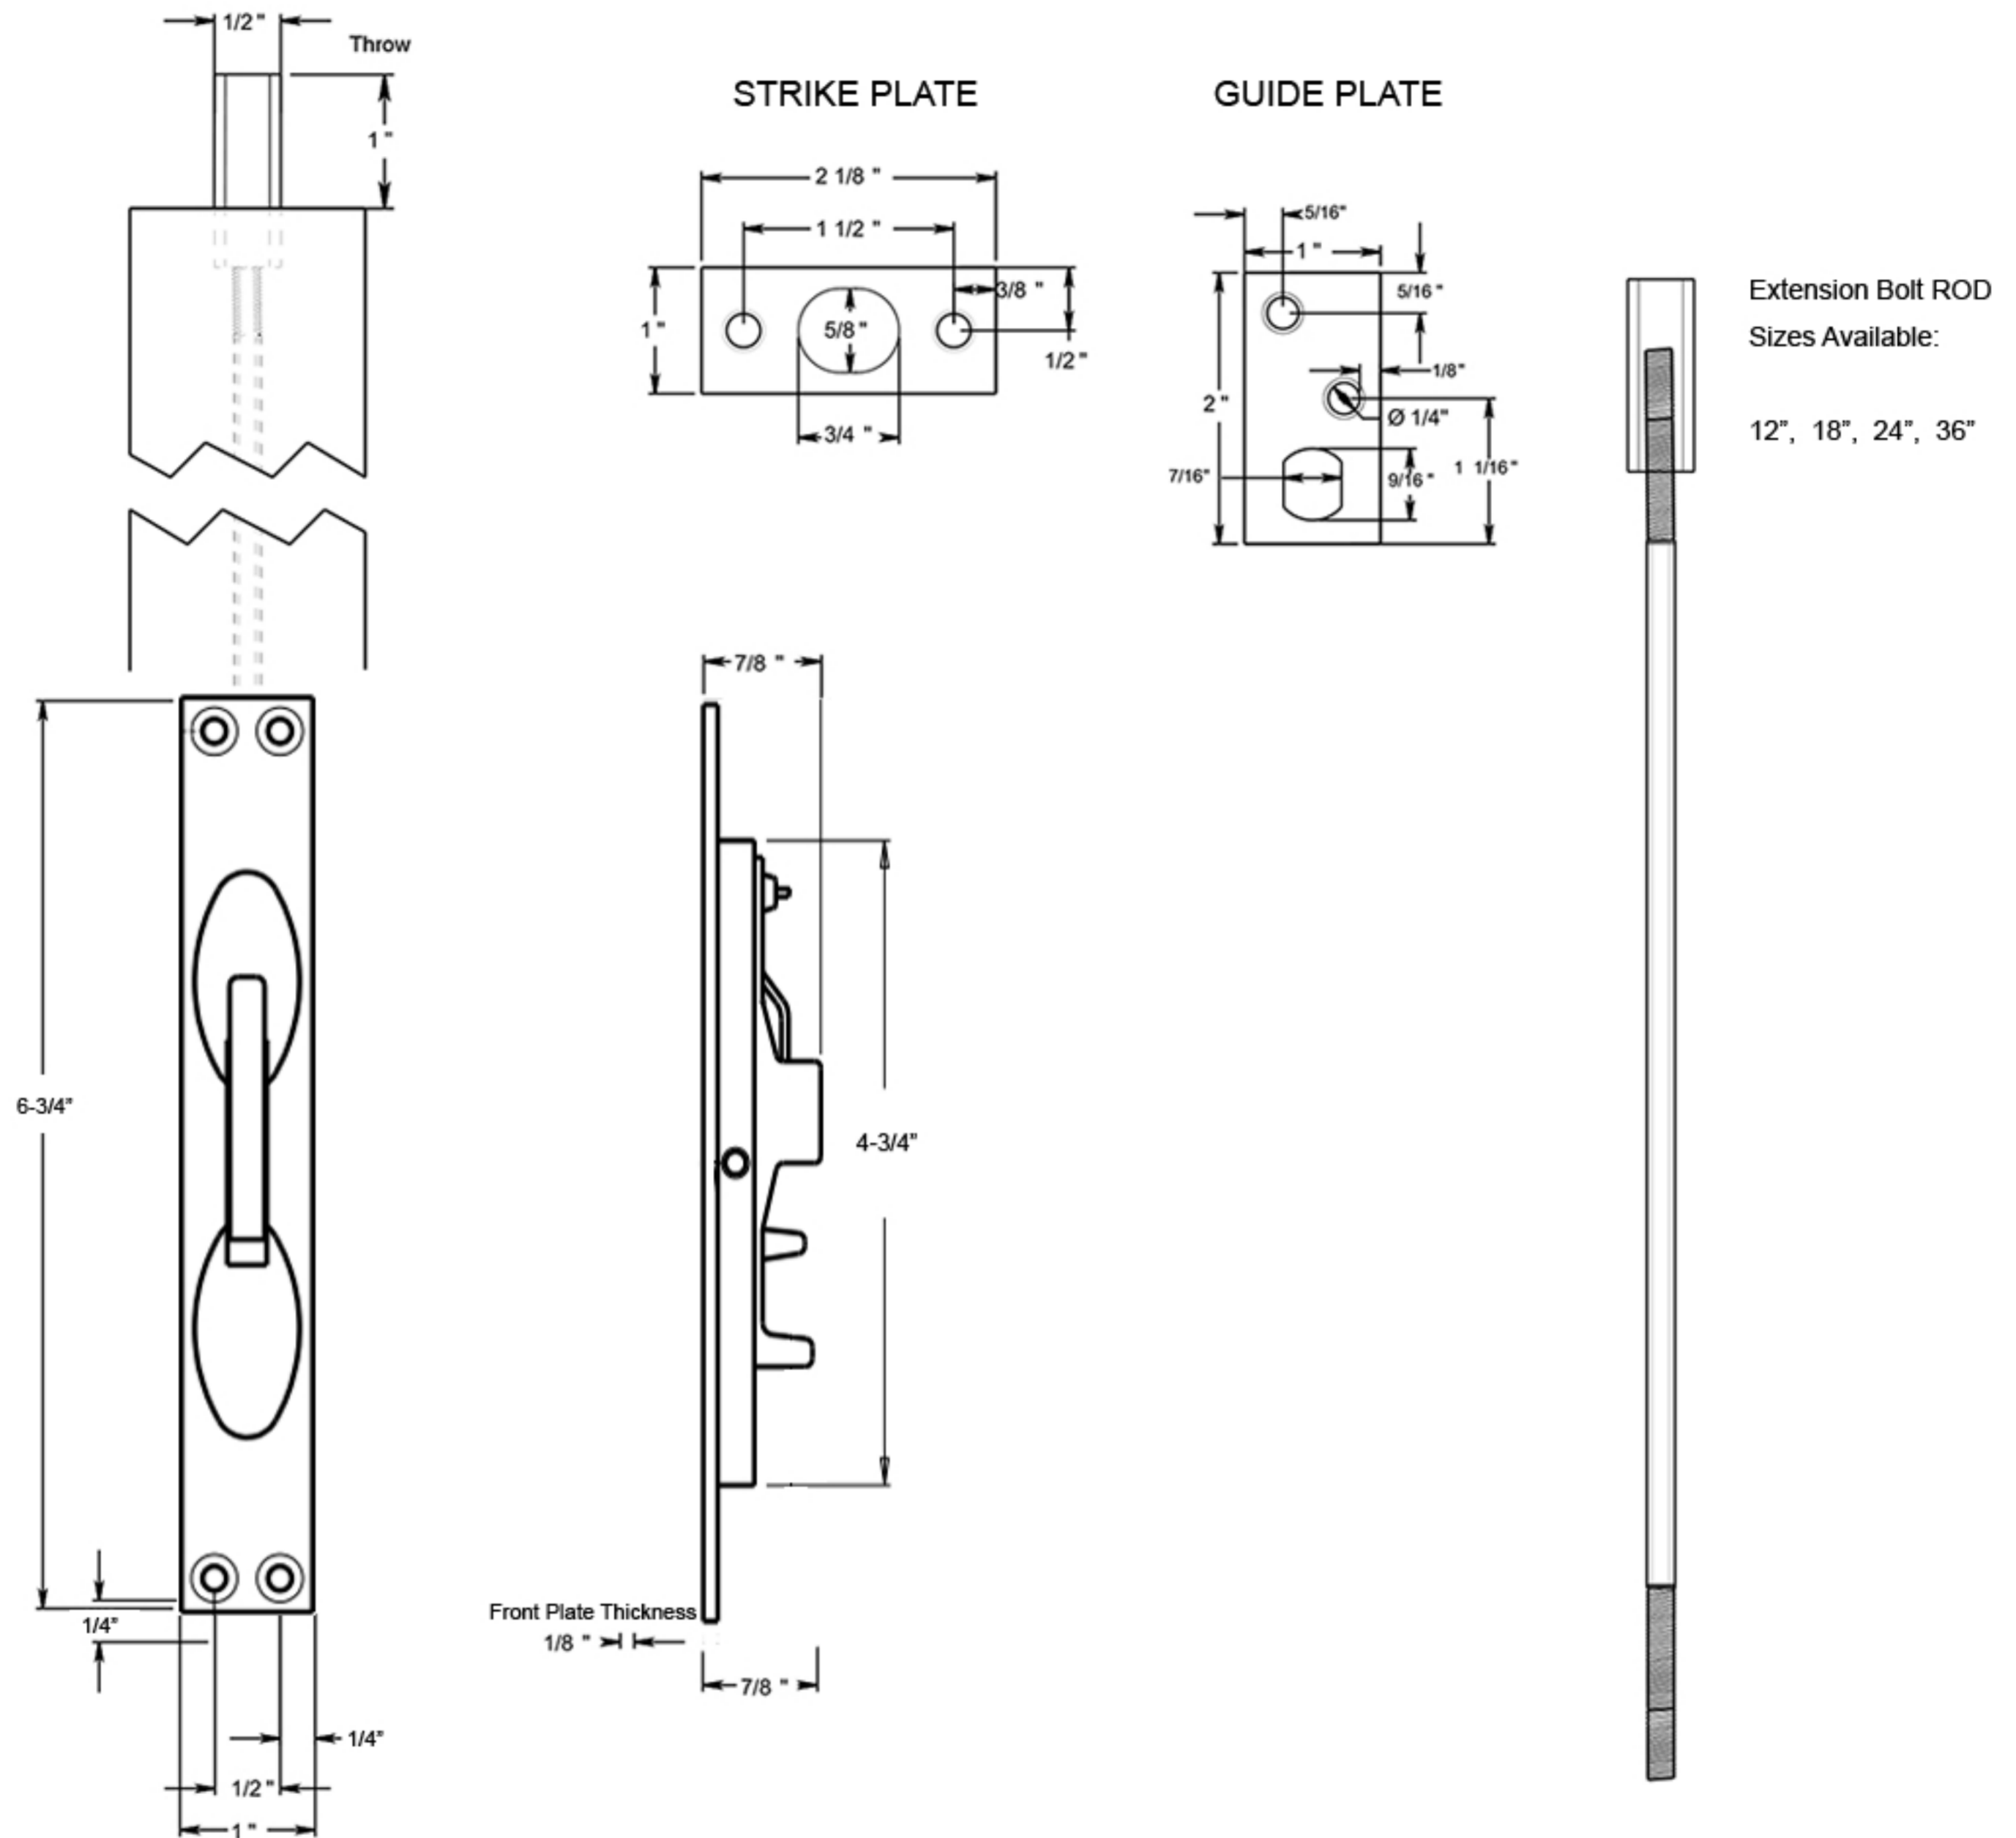

U NEED HARDWARE

ITEM# EX006

EXTENSION FLUSH BOLT, Heavy Duty, SOLID BRASS

(Furnished with 12" Standard Rod Length)

DRAWING NOT TO SCALE

Note: U NEED HARDWARE Co. reserves the right to constantly improve its products and is not responsible for differences between the product in-hand and the specifications contained in this drawing. We do not recommend pre-drilling holes or pre-cutting woods or metals based on the drawing info. if the accuracy of the specifications has not been measured and re-confirmed by the actual product in-hand.