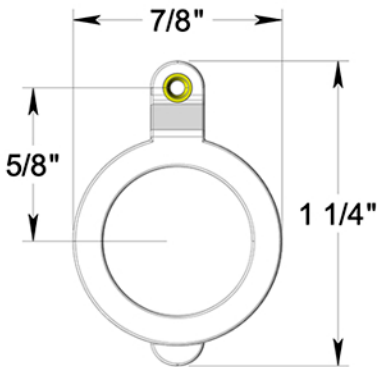

# U NEED HARDWARE

ITEM # **DVC**

DOOR VIEWER PRIVACY COVER, Steel

(Compatible with our Item# DV180 180 deg. Door Viewer)

DVC

DRAWING NOT TO SCALE

Note: U NEED HARDWARE Co. reserves the right to constantly improve its products and is not responsible for differences between the product in-hand and the specifications contained in this drawing. We do not recommend pre-drilling holes or pre-cutting woods or metals based on the drawing info. if the accuracy of the specifications has not been measured and re-confirmed by the installer having the actual product in-hand.