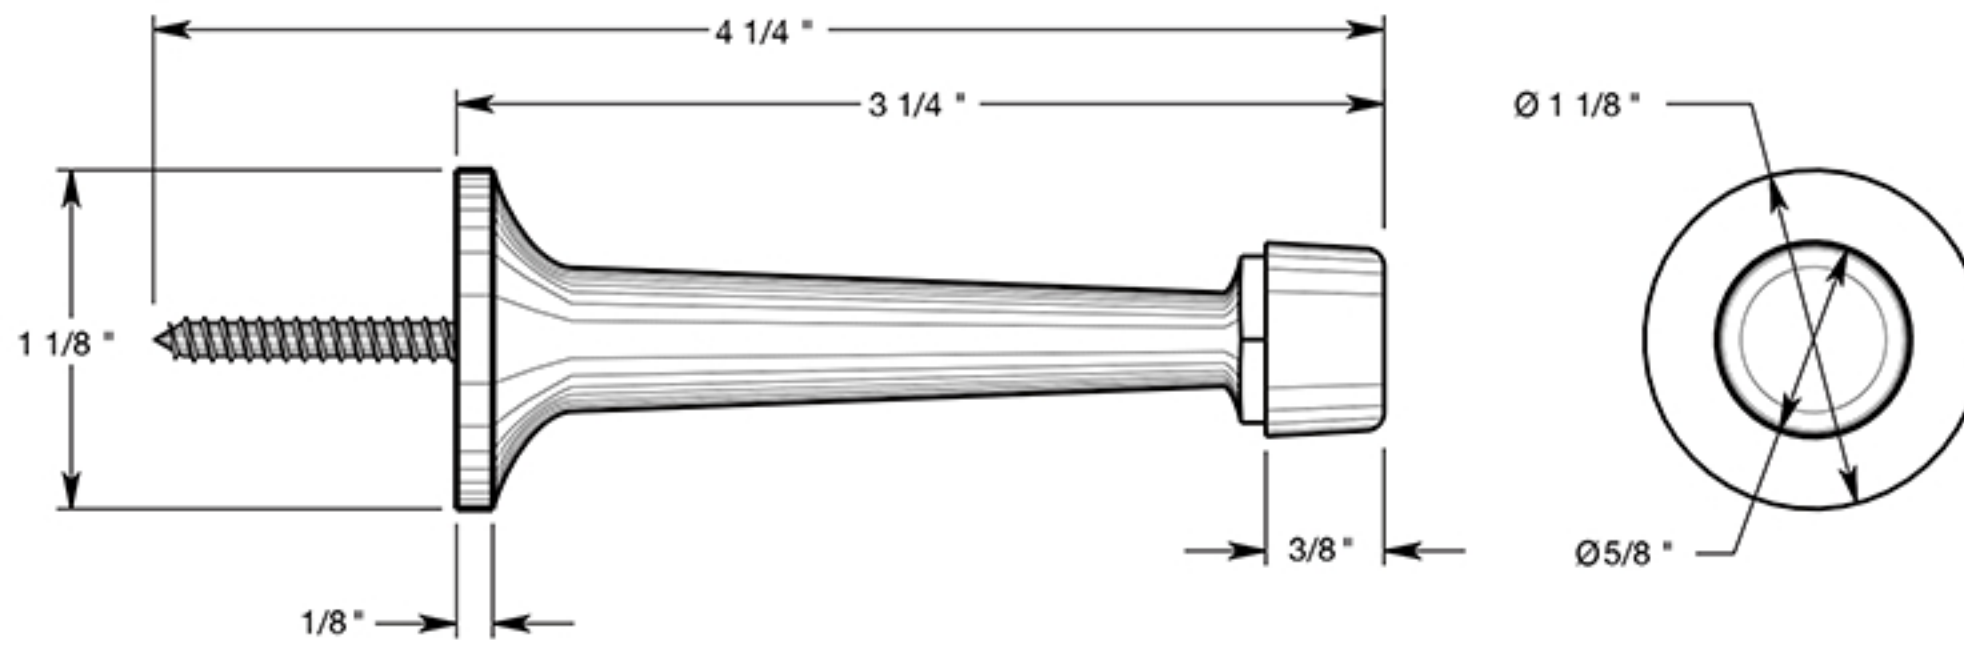

U NEED HARDWARE

ITEM# DS100

3-1/4" BASEBOARD DOOR STOP, SOLID BRASS

DRAWING NOT TO SCALE

Note: U NEED HARDWARE Co. reserves the right to constantly improve its products and is not responsible for differences between the product in-hand and the specifications contained in this drawing. We do not recommend pre-drilling holes or pre-cutting woods or metals based on the drawing info. if the accuracy of the specifications has not been measured and re-confirmed by the actual product in-hand.