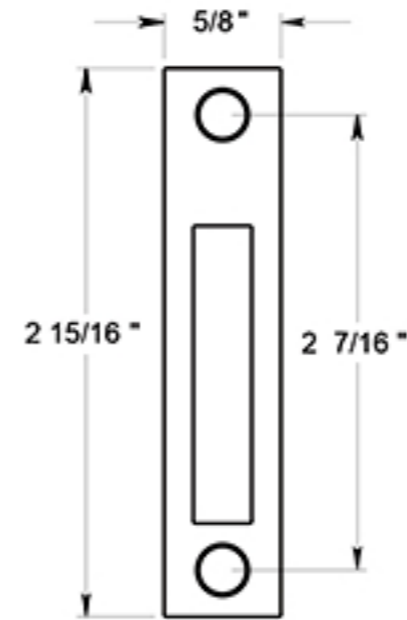

# U NEED HARDWARE

ITEM # CF600

Large Window Lock/Casement Fastener, Solid Brass

Mortise Strike

Rim Strike

Surface Strike

Furnished with 3 strikes

DRAWING NOT TO SCALE