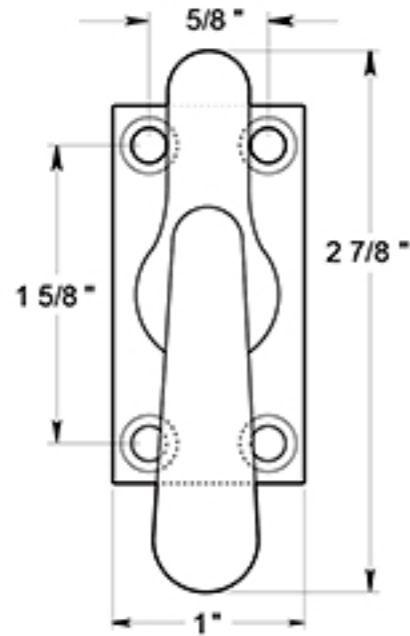

# U NEED HARDWARE

ITEM # CF600

Large Window Lock/Casement Fastener, Solid Brass

Mortise Strike

Rim Strike

Surface Strike

Furnished with 3 strikes

DRAWING NOT TO SCALE