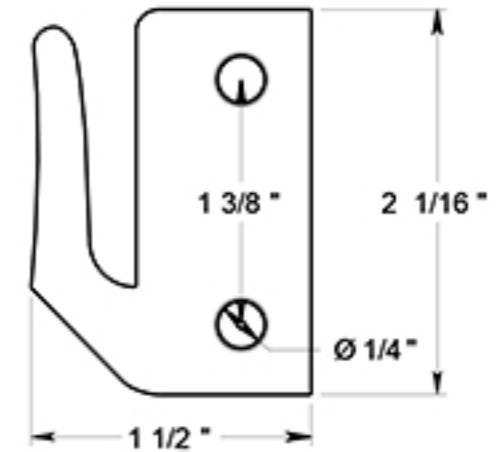

# U NEED HARDWARE

ITEM # CF600

Large Window Lock/Casement Fastener, Solid Brass

Mortise Strike

Rim Strike

Surface Strike

Furnished with 3 strikes

DRAWING NOT TO SCALE