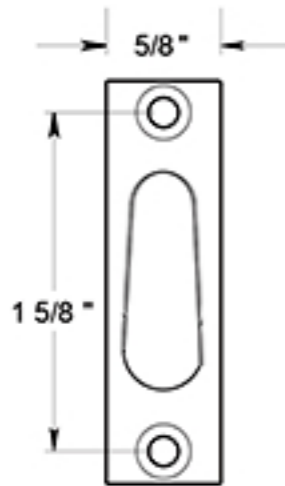

# U NEED HARDWARE

ITEM # CF600

Large Window Lock/Casement Fastener, Solid Brass

Mortise Strike

Rim Strike

Surface Strike

Furnished with 3 strikes

DRAWING NOT TO SCALE