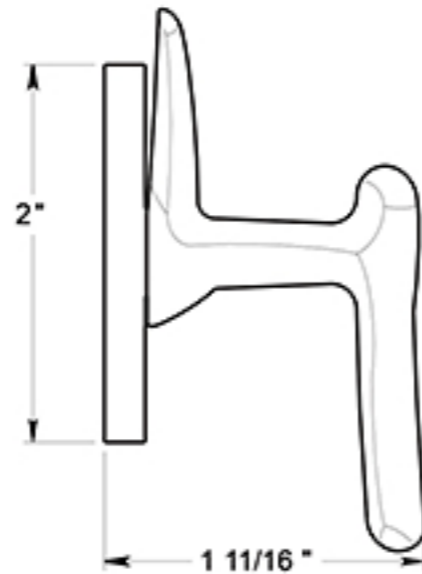

# U NEED HARDWARE

ITEM # CF600

Large Window Lock/Casement Fastener, Solid Brass

Mortise Strike

Rim Strike

Surface Strike

Furnished with 3 strikes

DRAWING NOT TO SCALE