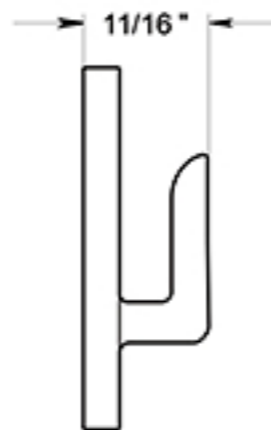

# U NEED HARDWARE

ITEM # CF600

Large Window Lock/Casement Fastener, Solid Brass

Mortise Strike

Rim Strike

Surface Strike

Furnished with 3 strikes

DRAWING NOT TO SCALE