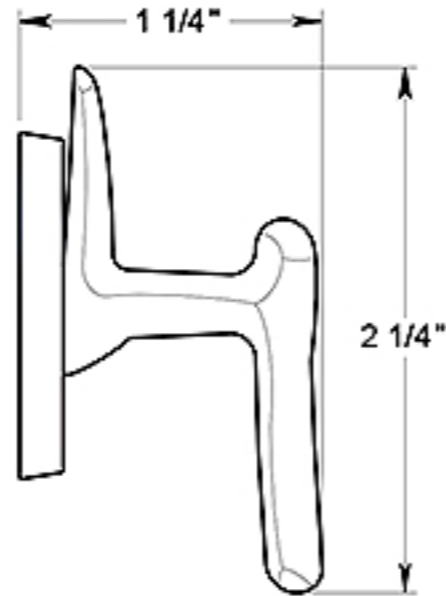

U NEED HARDWARE

ITEM # CF066

Small Window Lock/Casement Fastener, Solid Brass

Mortise Strike

Rim Strike

Surface Strike

Furnished with 3 strikes

DRAWING NOT TO SCALE