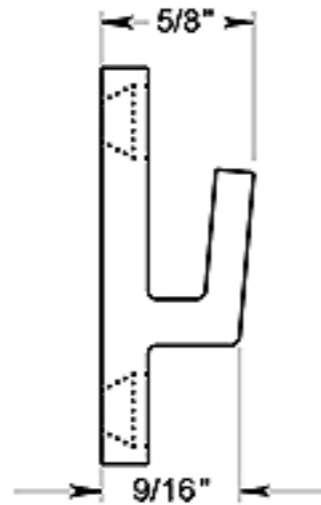

U NEED HARDWARE

ITEM # CF066

Small Window Lock/Casement Fastener, Solid Brass

Mortise Strike

Rim Strike

Surface Strike

Furnished with 3 strikes

DRAWING NOT TO SCALE