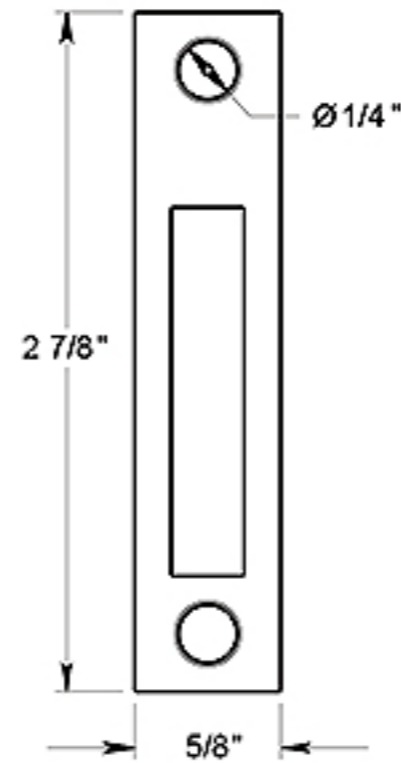

U NEED HARDWARE

ITEM # CF066

Small Window Lock/Casement Fastener, Solid Brass

Mortise Strike

Rim Strike

Surface Strike

Furnished with 3 strikes

DRAWING NOT TO SCALE