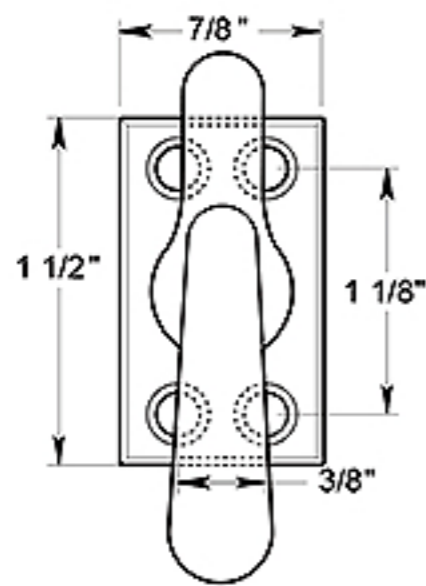

U NEED HARDWARE

ITEM # CF066

Small Window Lock/Casement Fastener, Solid Brass

Mortise Strike

Rim Strike

Surface Strike

Furnished with 3 strikes

DRAWING NOT TO SCALE