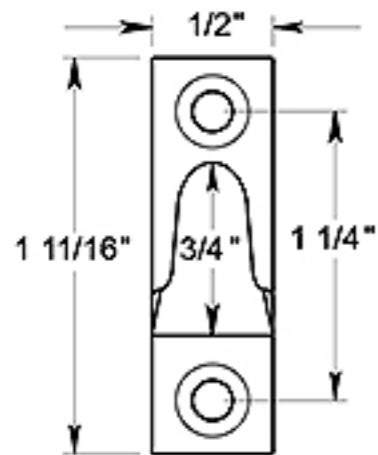

U NEED HARDWARE

ITEM # CF066

Small Window Lock/Casement Fastener, Solid Brass

Mortise Strike

Rim Strike

Surface Strike

Furnished with 3 strikes

DRAWING NOT TO SCALE