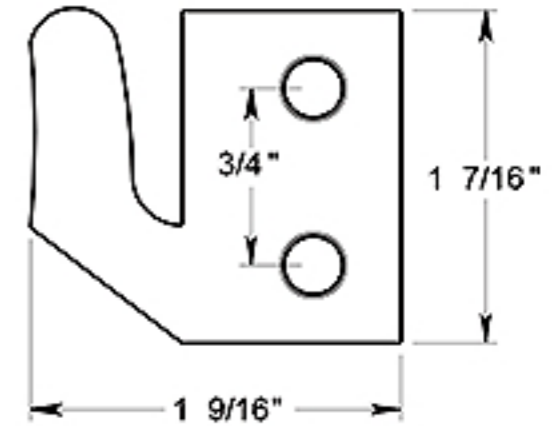

U NEED HARDWARE

ITEM # CF066

Small Window Lock/Casement Fastener, Solid Brass

Mortise Strike

Rim Strike

Surface Strike

Furnished with 3 strikes

DRAWING NOT TO SCALE