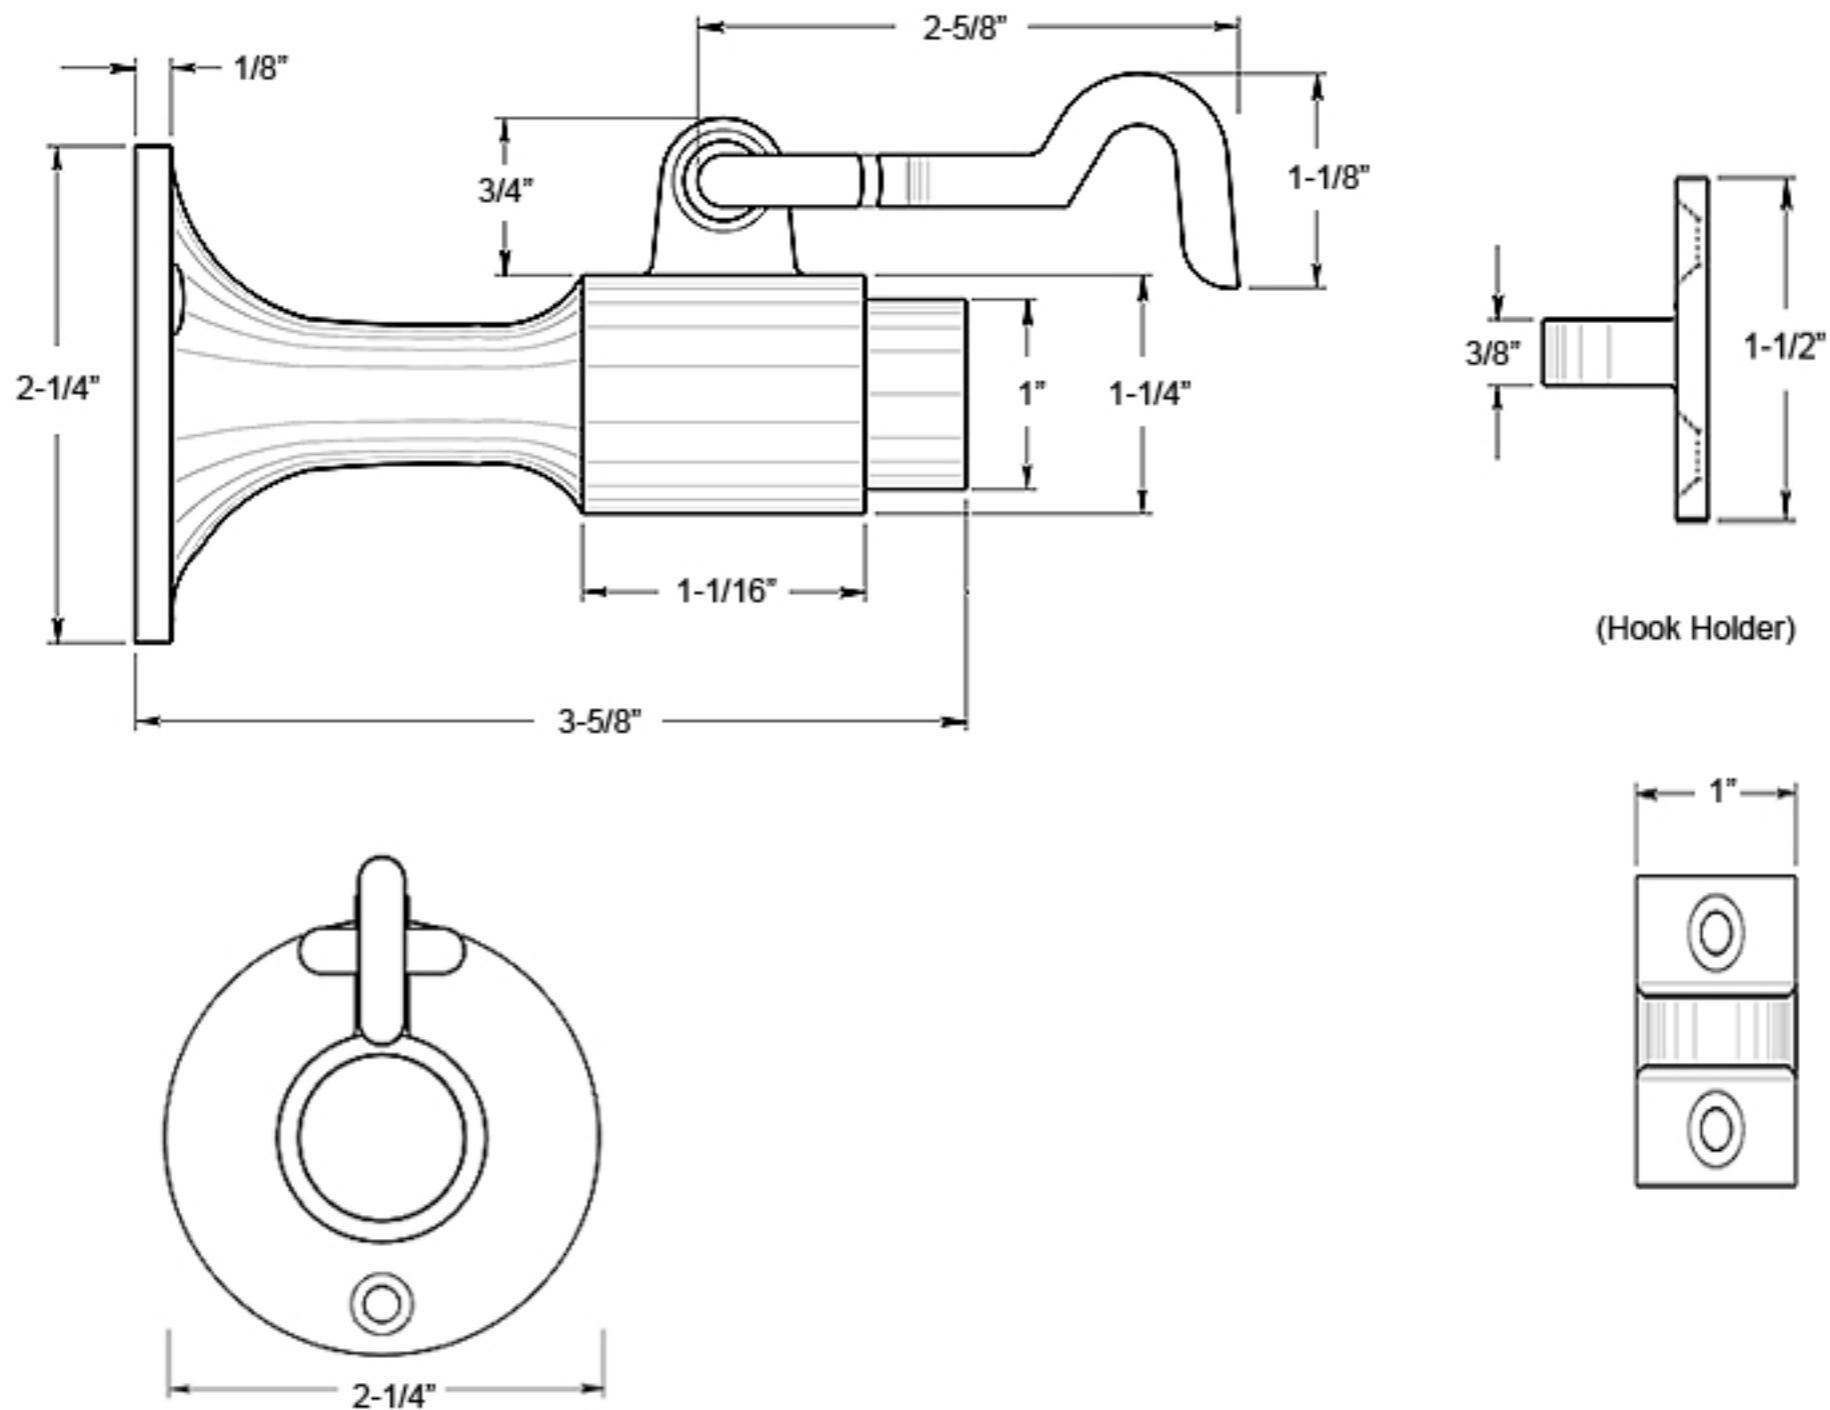

U NEED HARDWARE

ITEM # 1477

Heavy Duty Wall-mount Door Stop with Hook, Solid Brass

DRAWING NOT TO SCALE

Note: U NEED HARDWARE Co. reserves the right to constantly improve its products and is not responsible for differences between the product in-hand and the specifications contained in this drawing. We do not recommend pre-drilling holes or pre-cutting woods or metals based on the drawing info. if the accuracy of the specifications has not been measured and re-confirmed by the installer having the actual product in-hand.