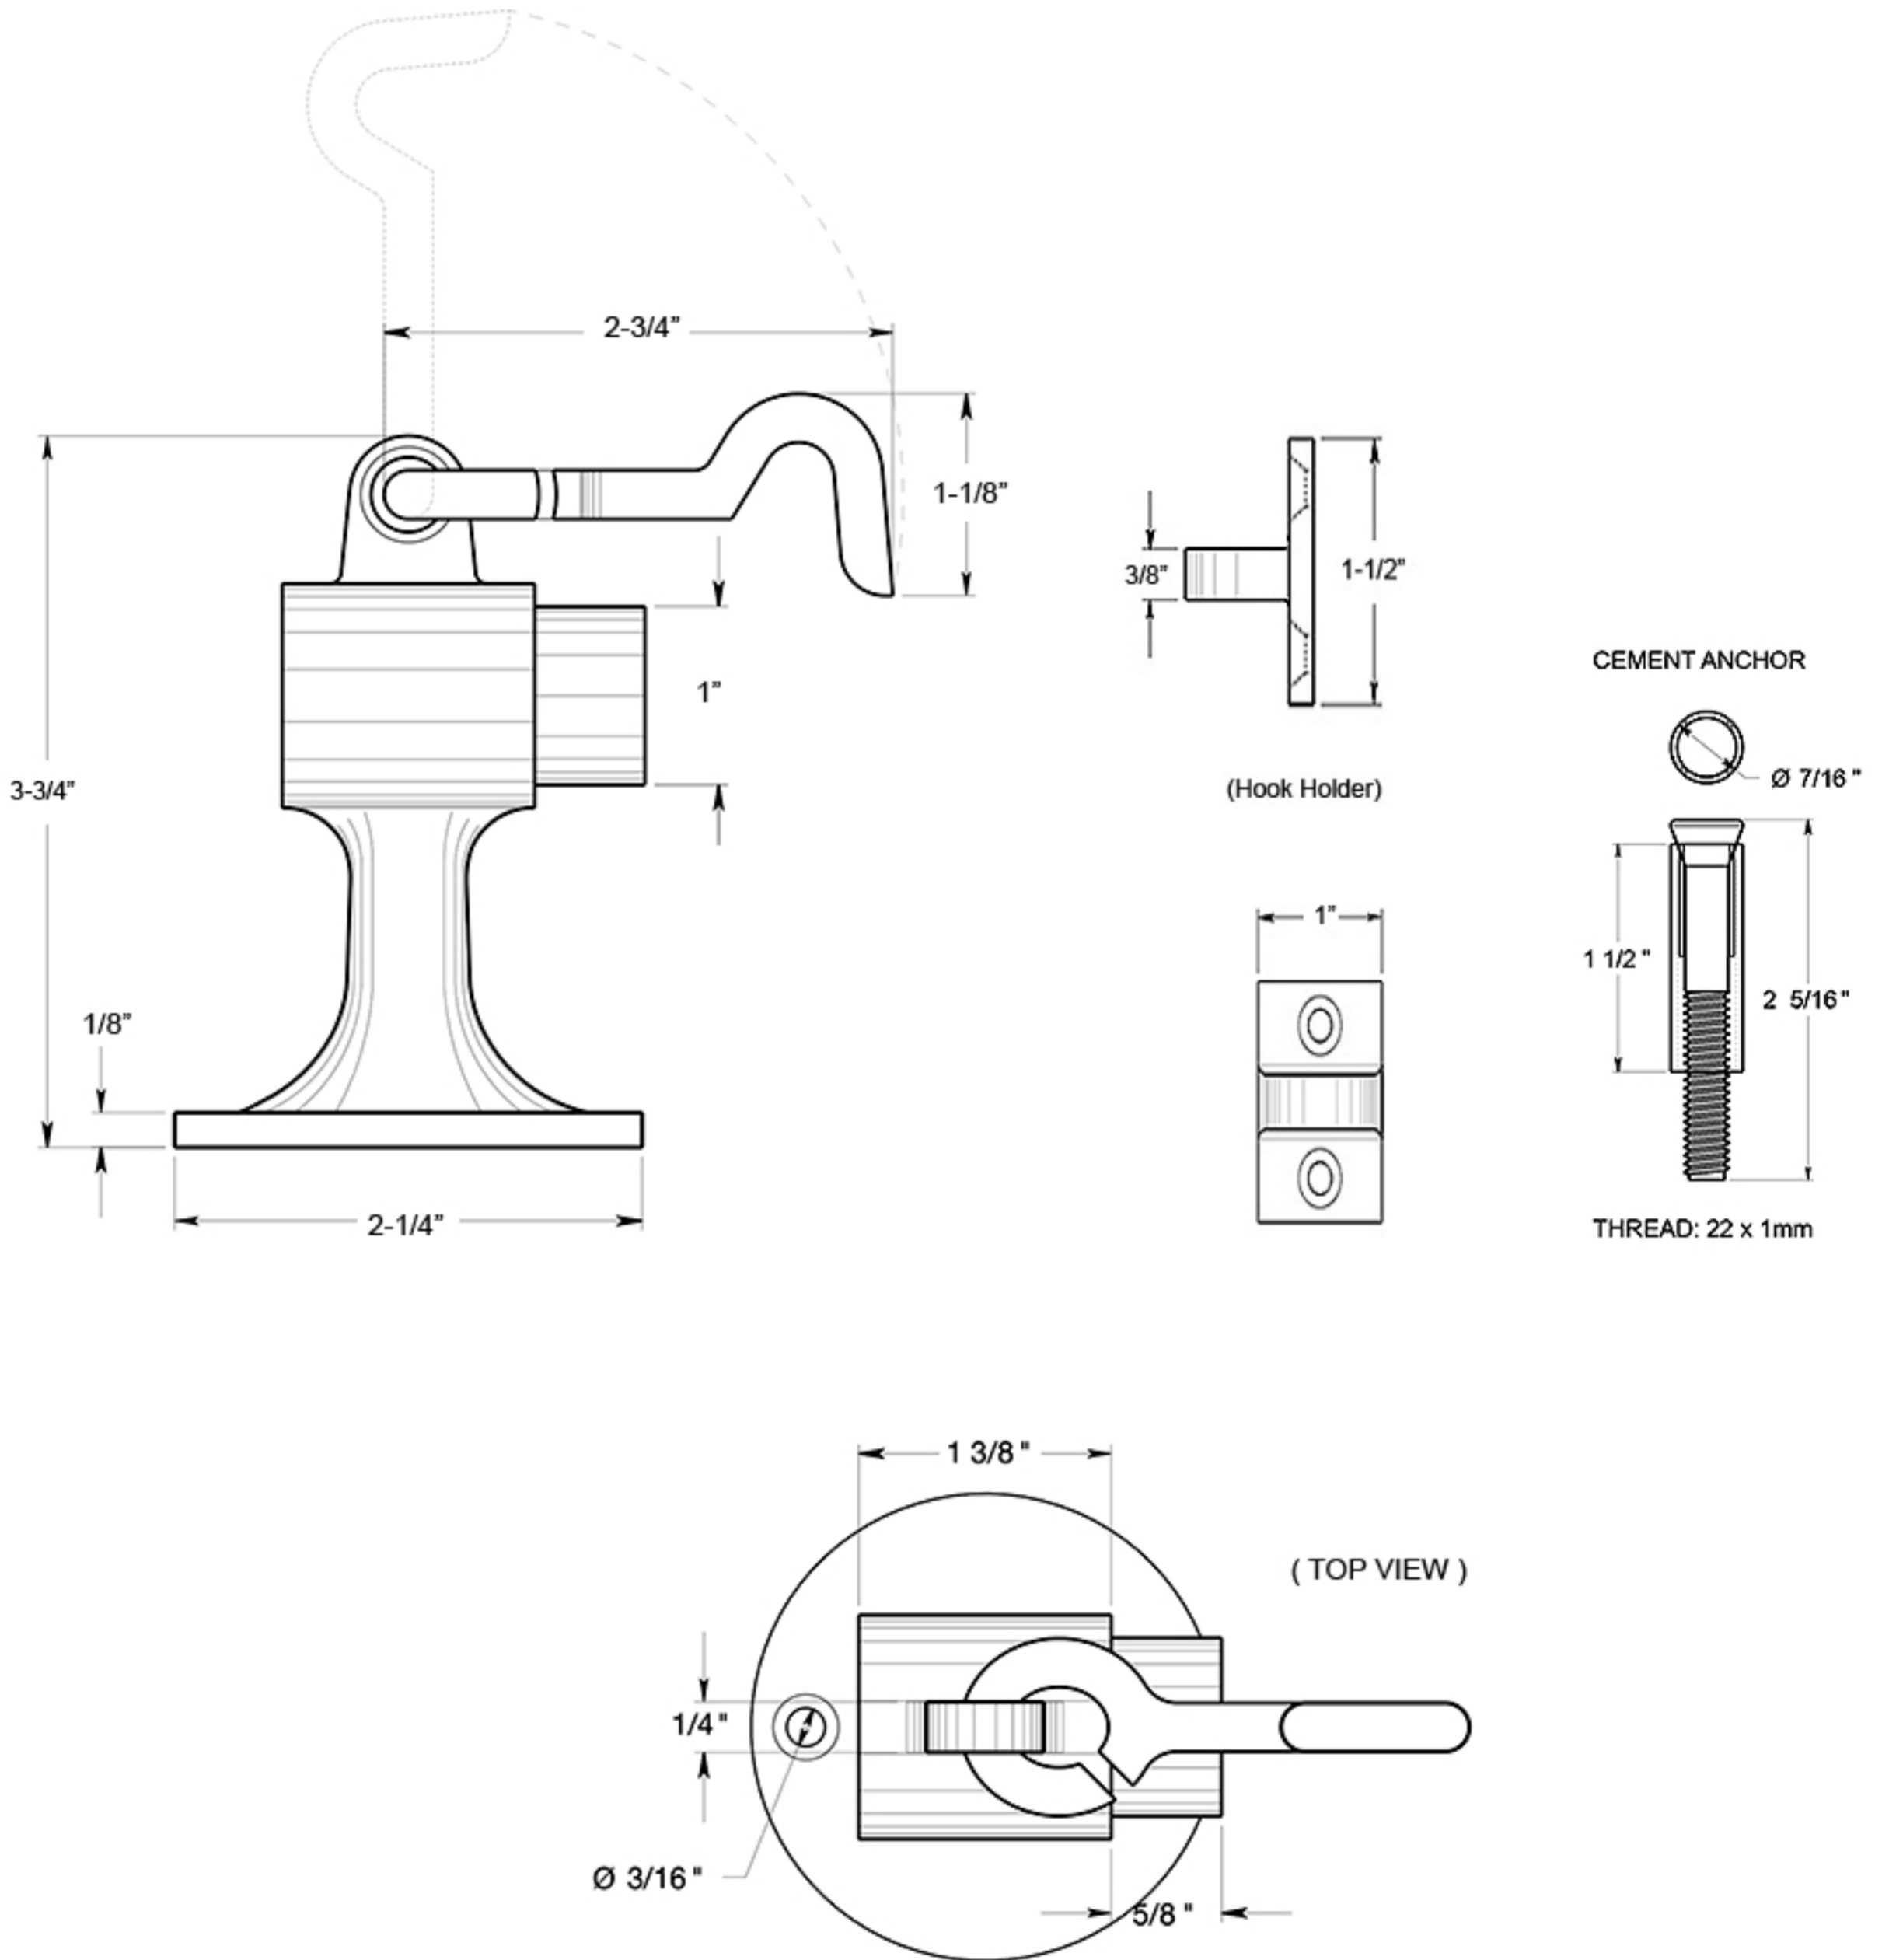

U NEED HARDWARE

ITEM # 1473

Heavy Duty Floor-mount Door Stop with Hook, Solid Brass

DRAWING NOT TO SCALE

Note: U NEED HARDWARE Co. reserves the right to constantly improve its products and is not responsible for differences between the product in-hand and the specifications contained in this drawing. We do not recommend pre-drilling holes or pre-cutting woods or metals based on the drawing info. if the accuracy of the specifications has not been measured and re-confirmed by the installer having the actual product in-hand.